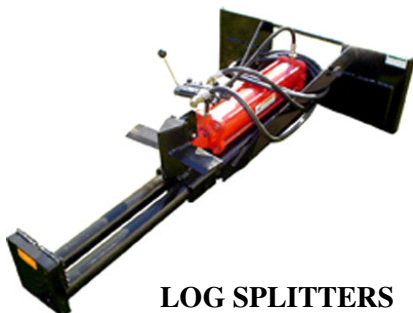

LOG SPLITTERS

**THANKS
JOE BOONE**