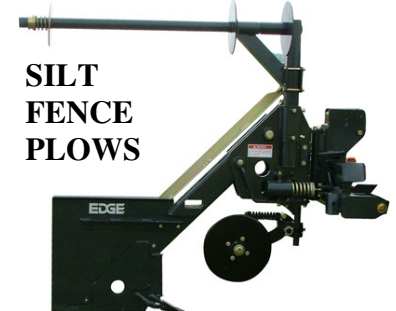

TOOTH BARS

ADD-ON TEETH

HEAVY DUTY BUCKETS WITH GRAPPLES

CONCRETE SLAB BUCKETS

TREE & LANDSCAPE

BOONE TRACTOR

QUALITY & INTEGRITY SINCE 1984
THE BEST DEAL AROUND

BEDFORD, VIRGINIA 540-586-2134
SALEM, VIRGINIA 540-387-4240
LEWISBURG, WEST VIRGINIA 304-645-1711
1-800-430-3437 OR 1-800-867-2830

TREE HANDLERS

GRABBERS

PREPARATORS &
ROCK HOUNDS

TREE
CUTTERS

SILT
FENCE
PLOW

HIGH
REACH
CUTTERS

TRANSPLANTERS

SPADES