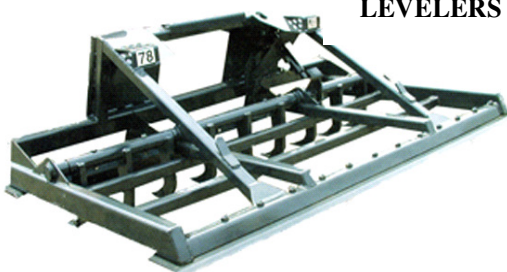

TREE & LANDSCAPE

BOONE TRACTOR

QUALITY & INTEGRITY SINCE 1984
THE BEST DEAL AROUND

BEDFORD, VIRGINIA 540-586-2134
SALEM, VIRGINIA 540-387-4240
LEWISBURG, WEST VIRGINIA 304-645-1711
1-800-430-3437 OR 1-800-867-2830

SPADES

LEVELERS