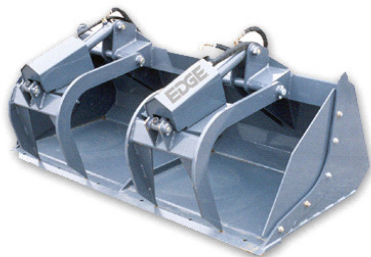

BOONE TRACTOR

QUALITY & INTEGRITY SINCE 1984
THE BEST DEAL AROUND

BEDFORD, VIRGINIA 540-586-2134
SALEM, VIRGINIA 540-387-4240
LEWISBURG, WEST VIRGINIA 304-645-1711
1-800-430-3437 OR 1-800-867-2830

STANDARD GRAPPLES

STANDARD BUCKETS

HEAVY DUTY FORESTRY GRAPPLES

ROCK GRAPPLE BUCKETS

SIDE DISCHARGE BUCKETS

LOG GRAPPLES

4 IN 1 GRAPPLE BUCKETS

ADD ON GRAPPLES

FORKS WITH GRAPPLES

TOOTH BARS

ADD-ON TEETH

HEAVY DUTY BUCKETS WITH GRAPPLES

CONCRETE SLAB BUCKETS

TREE & LANDSCAPE

BOONE TRACTOR

QUALITY & INTEGRITY SINCE 1984
THE BEST DEAL AROUND

BEDFORD, VIRGINIA 540-586-2134
SALEM, VIRGINIA 540-387-4240
LEWISBURG, WEST VIRGINIA 304-645-1711
1-800-430-3437 OR 1-800-867-2830